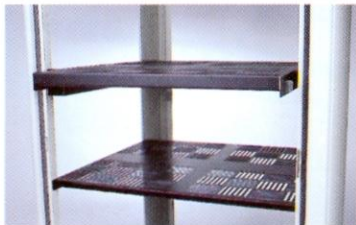

DATA DEEP EXCLUSIVE FEATURES

Extra Depth

34" depth to mount Servers, UPSs, Controllers, Battery Back-ups and Network Monitors.

Extra Width

Field adjustable mounting rails to change from 19" EIA to 23" EIA spacing.

Frame Mount Shelf Provision

Optional shelf mount provision to mount large PCs or Servers, stationary or sliding.

X DATA DEEP W/Frame Mount Shelf