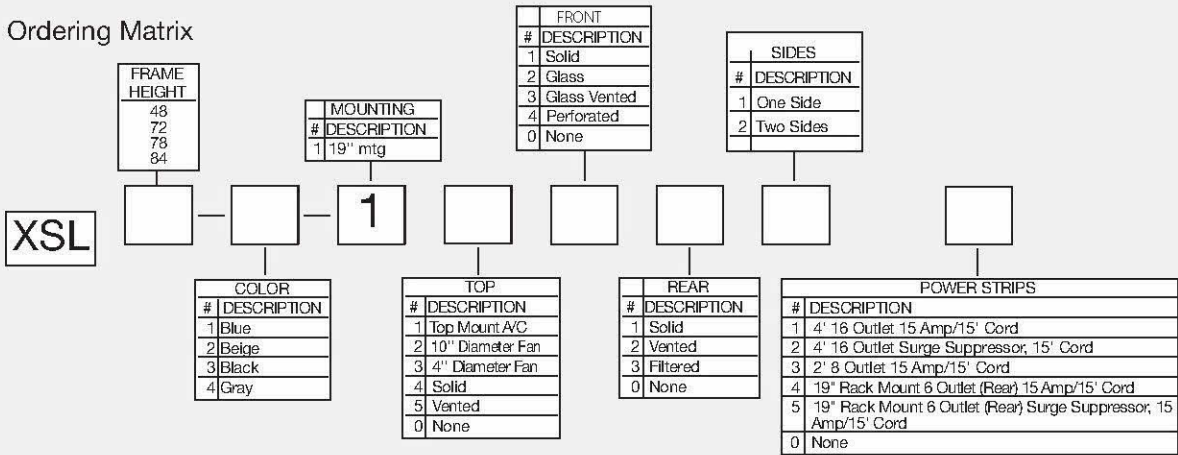

## Master Specifications XL DATA SLIM

### Ordering Matrix

	XSL 48	XSL 72	XSL 78	XSL 84
HEIGHT	48"	72"	78"	84"
WIDTH	24"	24"	24"	24"
DEPTH	30"	30"	30"	30"
MOUNTING	19"	19"	19"	19"
USABLE MTG	25U	39U	42U	46U
DOOR OPENING	41.25"	65.25"	71.25"	77.25"
USABLE DEPTH	27.75"	27.75"	27.75"	27.75"
COLOR	BLUE, BEIGE BLACK, GRAY	BLUE, BEIGE BLACK, GRAY	BLUE, BEIGE BLACK, GRAY	BLUE, BEIGE BLACK, GRAY
WEIGHT CAP/CASTERS	805#	770#	750#	730#
WEIGHT CAP W/O CASTERS	1000#	1000#	1000#	1000#
SHIPPING WEIGHT	230#	320#	340#	350#