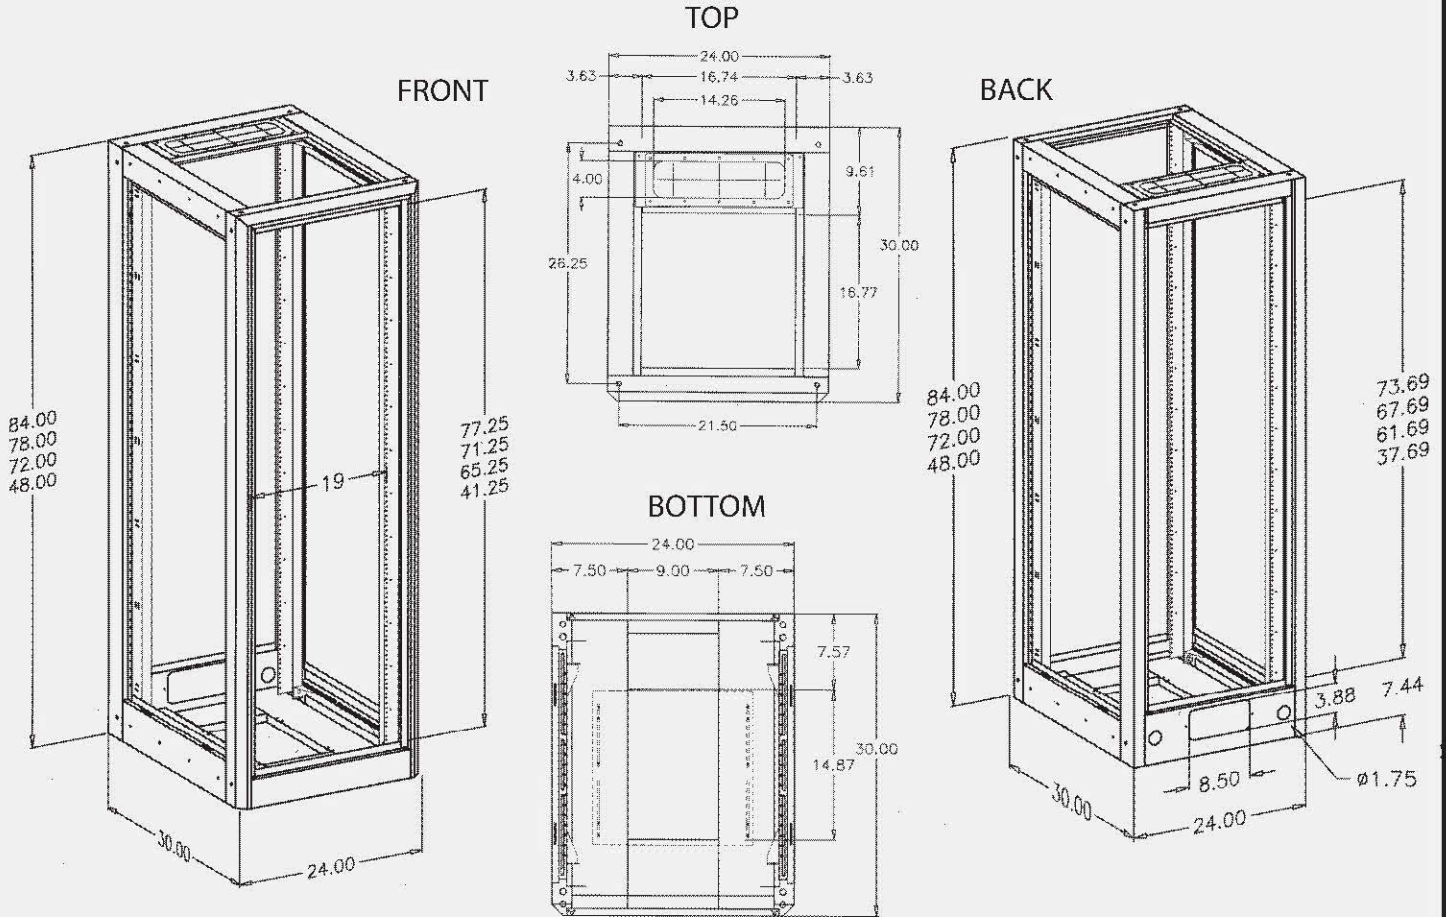

## Master Specifications XL DATA SLIM

### Ordering Matrix

	XSL 48	XSL 72	XSL 78	XSL 84
HEIGHT	48"	72"	78"	84"
WIDTH	24"	24"	24"	24"
DEPTH	30"	30"	30"	30"
MOUNTING	19"	19"	19"	19"
USABLE MTG	25U	39U	42U	46U
DOOR OPENING	41.25"	65.25"	71.25"	77.25"
USABLE DEPTH	27.75"	27.75"	27.75"	27.75"
COLOR	BLUE, BEIGE BLACK, GRAY	BLUE, BEIGE BLACK, GRAY	BLUE, BEIGE BLACK, GRAY	BLUE, BEIGE BLACK, GRAY
WEIGHT CAP/CASTERS	805#	770#	750#	730#
WEIGHT CAP W/O CASTERS	1000#	1000#	1000#	1000#
SHIPPING WEIGHT	230#	320#	340#	350#